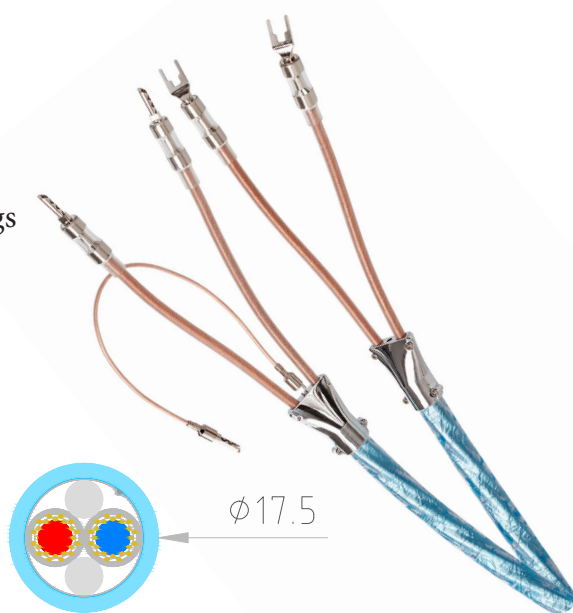

Sword 2x3.0 Excalibur

Our ultimate speaker cable, with no compromises or shortcuts. Every part of the design are of highest quality while still affordable and as always manufactured in Sweden.

Bifilar-wound litz 5N OFC conductors, twisted and shielded for minimal RFI interference, PE insulation, CNC-milled cable splitter with ground connection, XL-Annorum earth conductor, solid copper rhodium plated connectors. The Supra CombiCon CB03-EX crimp bodies are especially designed for Excalibur, and each conductor is twisted into the crimp body for maximum bending strength. The litz wires are crimped mechanically under high pressure for a perfect and airtight cable connection. The connector body has a Supra M6 thread, which allows the user choice of interchangeable rhodium plated Supra spades or banana/BFA pins. The ground connections are in standard 30cm long with specially adapted rhodium-plated Supra CombiCon connectors. The cable behaves as a non-inductive and in-phase cable through the entire audible frequency spectra. The only thing not cancelled is the sound, allowing you to hear every little note of the music, at full dynamics. Enjoy!

CONSTRUCTION

- Cable: Sword 2x3.0 Excalibur
 Conductors (x2): 2x12x0.40 (Enameled)
 Area: 2x3.0mm² / AWG 12
 Insulation: Transparent PE, D=6mm
 Screen: Alu/PET foil, 100%
 Jacket: PVC GA74, round, D=17,5mm
 Screen connection: 30cm, Interchangeable connectors in Rhodium
 Colour: Transparent Iceblue
 Configuration: Stereo pair, 2 > 2 connectors, Right = red, left = black
 Connectors: Combicon Rhodium, 8 x Banana M6 pins & 8 x spade M6 are included
 - Material: Rhodium plated OFC
 - Connection: Crimp, 8 x Combicon CB03-EX RH M6
 - Insulation: Sleeve 4 x S03-EX red, 4 x S03-EX black
 Signal direction: Follow the arrows > amplifier > Speaker
 Packing: Black wooden box 35x35x9 cm