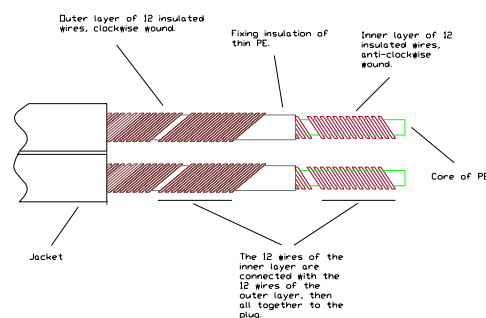

Sword 2x3.0 Excalibur

Our ultimate speaker cable, with no compromises or shortcuts. Every part of the design are of highest quality while still affordable and as always manufactured in Sweden.

Bifilar-wound litz 5N OFC conductors, twisted and shielded for minimal RFI interference, PE insulation, CNC-milled cable splitter with ground connection, XL-Annorum earth conductor, solid copper rhodium plated connectors. The Supra CombiCon CB03-EX crimp bodies are especially designed for Excalibur, and each conductor is twisted into the crimp body for maximum bending strength. The litz wires are crimped mechanically under high pressure for a perfect and airtight cable connection. The connector body has a Supra M6 thread, which allows the user choice of interchangeable rhodium plated Supra spades or banana/BFA pins. The ground connections are in standard 30cm long with specially adapted rhodium-plated Supra CombiCon connectors. The cable behaves as a non-inductive and in-phase cable through the entire audible frequency spectra. The only thing not cancelled is the sound, allowing you to hear every little note of the music, at full dynamics. Enjoy!

CONSTRUCTION

- Cable: Sword 2x3.0 Excalibur
 Conductors (x2): 2x12x0.40 (Enameled)
 Area: 2x3.0mm² / AWG 12
 Insulation: Transparent PE, D=6mm
 Screen: Alu/PET foil, 100%
 Jacket: PVC GA74, round, D=17,5mm
 Screen connection: 30cm, Interchangeable connectors in Rhodium
 Colour: Transparent Iceblue
 Configuration: Stereo pair, 2 > 2 connectors, Right = red, left = black
 Connectors: Combicon Rhodium, 8 x Banana M6 pins & 8 x spade M6 are included
 - Material: Rhodium plated OFC
 - Connection: Crimp, 8 x Combicon CB03-EX RH M6
 - Insulation: Sleeve 4 x S03-EX red, 4 x S03-EX black
 Signal direction: Follow the arrows > amplifier > Speaker
 Packing: Black wooden box 35x35x9 cm